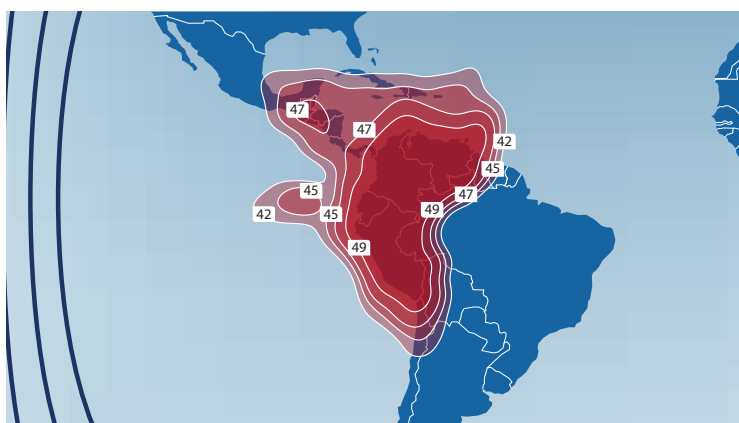

Andean Region