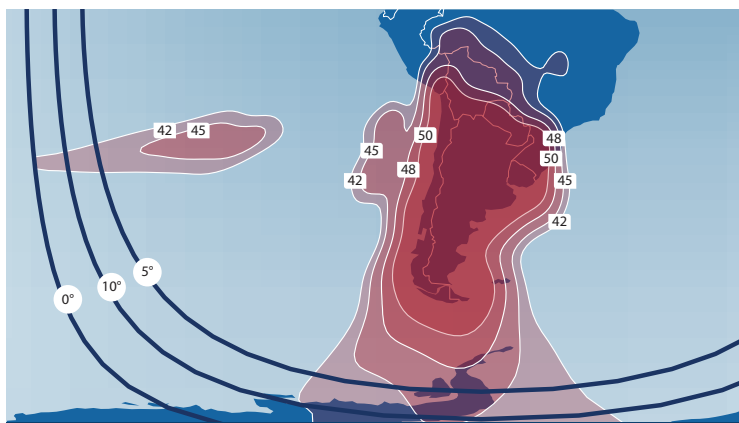

Southern Cone Region