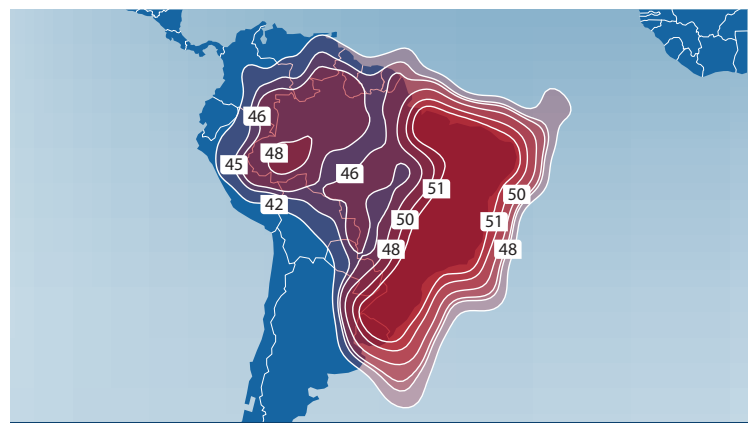

Telstar 14R | 63° WL

Broad coverage to serve growing markets in the Americas and over the Atlantic

Brazil

North America

Headquarters

Ottawa, ON, Canada
+1.613.748.0123

Bedminster, NJ, U.S.A.
+1.908.470.4900

Washington, DC, U.S.A.
+1.301.771.4630

Latin America

Rio de Janeiro, Brazil
+55.21.3211.9700

Europe, Middle East, and Africa

London, United Kingdom
+44.20.7227.0440

Asia

Singapore
+65.6538.1738

Email info@telesat.com

Website www.telesat.com