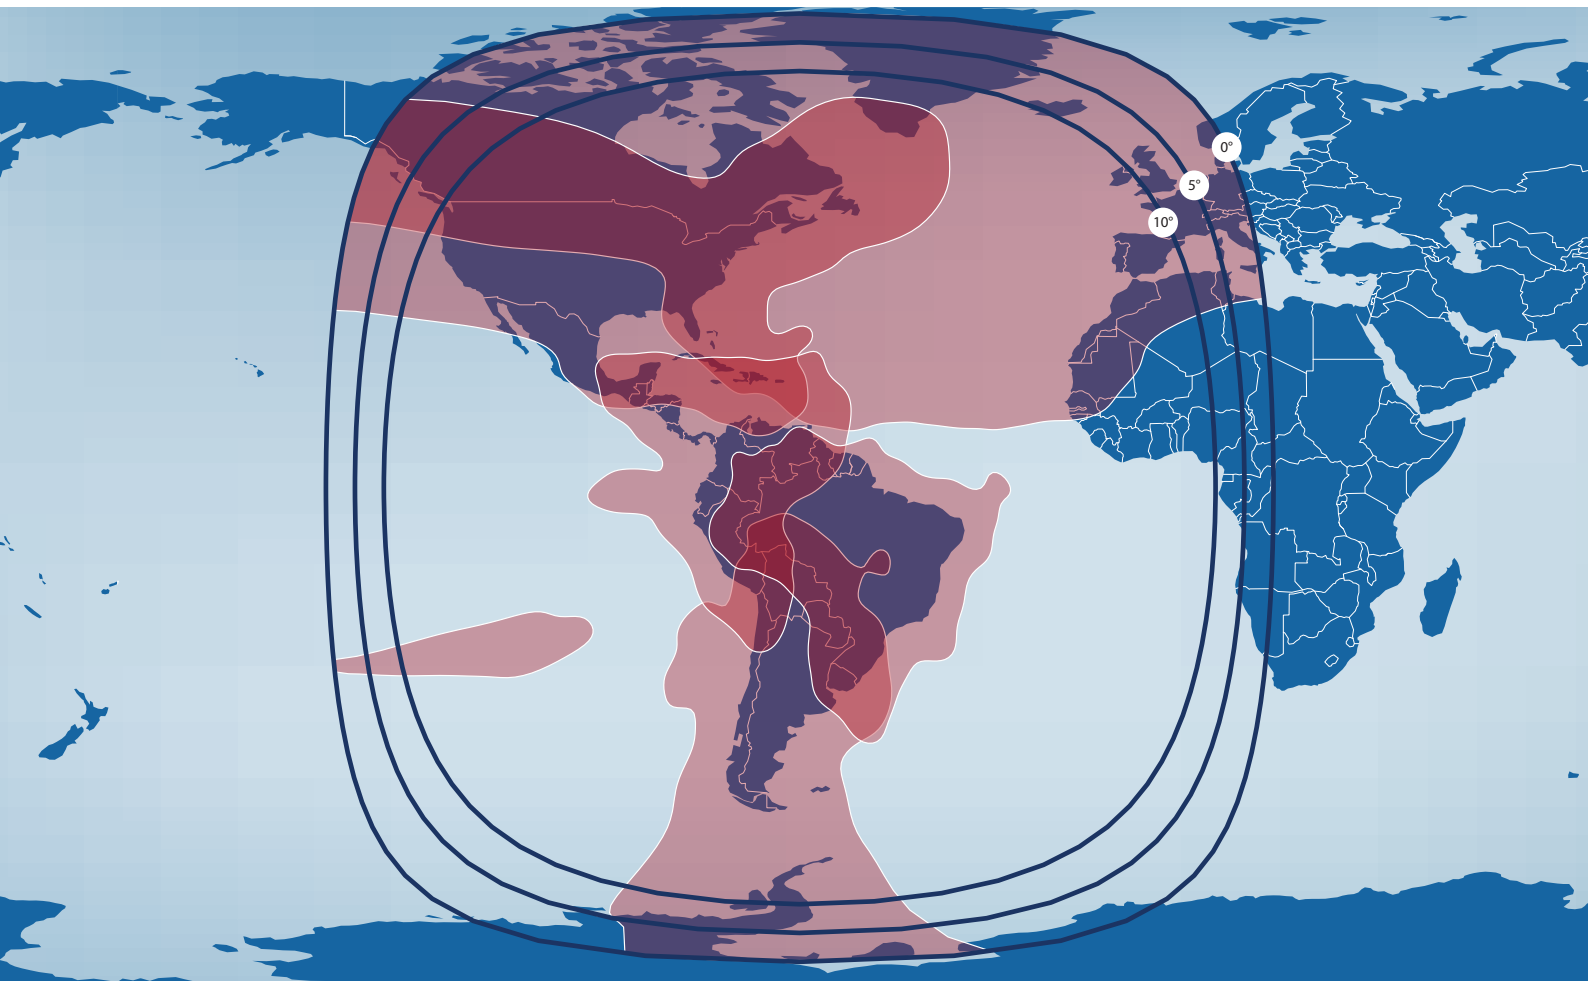

Telstar 14R

Broad coverage to serve growing markets in the Americas and over the Atlantic

- Three high powered Ku beams serve growing demand over key regions of South America:
 - Brazil
 - Southern Cone
 - Andean Region
- Unsurpassed coverage supporting maritime and aero services across the Atlantic with a single beam that extends from North America and the Caribbean to Europe and Africa
- High powered CONUS beam also provides extensive coverage of the Caribbean, Gulf of Mexico and US Coastal waters

Key Facts

SATELLITE MANUFACTURER
Space Systems/Loral

TRANSPONDERS
(36 MHz equivalent)
58 Ku-band

IN SERVICE DATE
July 2011

Telstar 14R | 63° WL

Broad coverage to serve growing markets in the Americas and over the Atlantic

North Atlantic Ocean Region

Southern Cone Region

Brazil

Andean Region

CONUS, Coastal & Caribbean

North America

Headquarters

Ottawa, ON, Canada
+1.613.748.0123