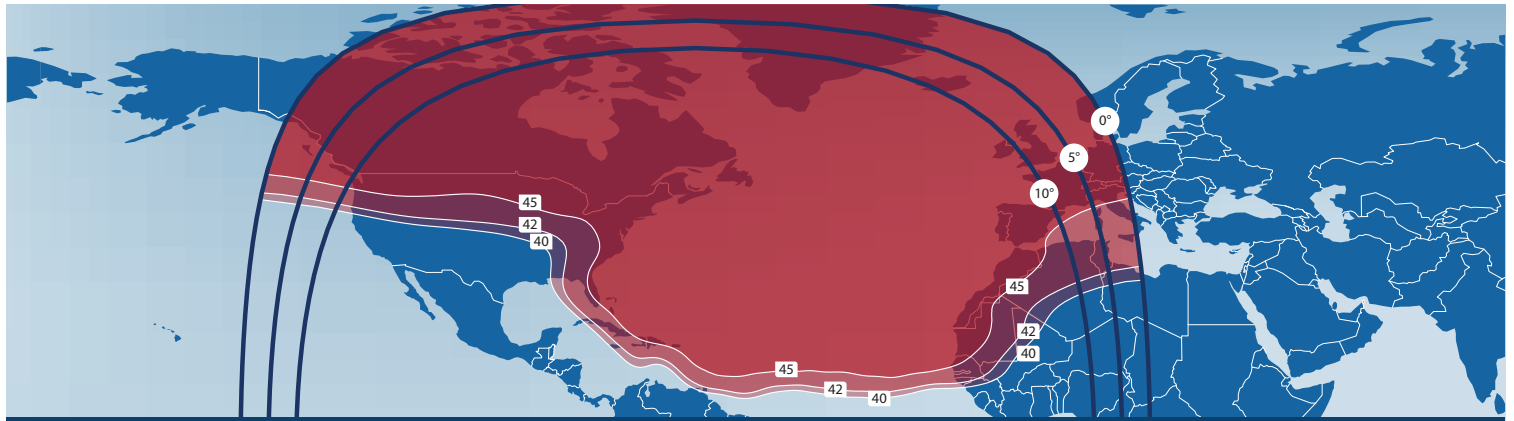

Telstar 14R

Broad coverage to serve growing markets in the Americas and over the Atlantic

- Three high powered Ku beams serve growing demand over key regions of South America:
 - Brazil
 - Southern Cone
 - Andean Region
- Unsurpassed coverage supporting maritime and aero services across the Atlantic with a single beam that extends from North America and the Caribbean to Europe and Africa
- High powered CONUS beam also provides extensive coverage of the Caribbean, Gulf of Mexico and US Coastal waters

Key Facts

SATELLITE MANUFACTURER
Space Systems/Loral

TRANSPONDERS
(36 MHz equivalent)
58 Ku-band

IN SERVICE DATE
July 2011

Telstar 14R | 63° WL

Broad coverage to serve growing markets in the Americas and over the Atlantic

North Atlantic Ocean Region

Southern Cone Region

Brazil

Andean Region

CONUS, Coastal & Caribbean

North America

Headquarters

Ottawa, ON, Canada
+1.613.748.0123