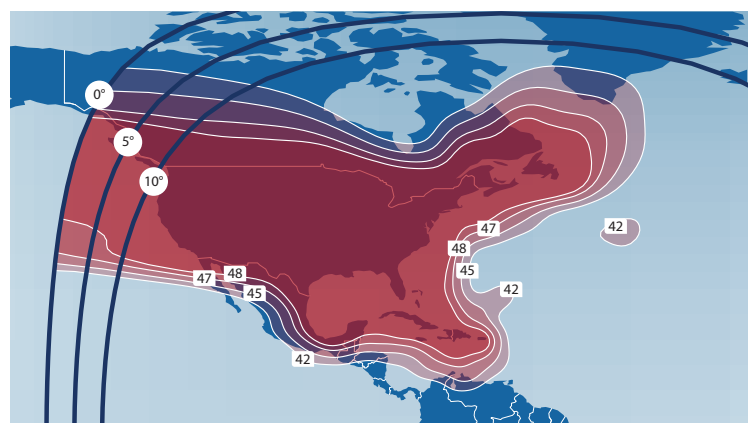

Telstar 14R

Broad coverage to serve growing markets in the Americas and over the Atlantic

- Three high powered Ku beams serve growing demand over key regions of South America:
 - Brazil
 - Southern Cone
 - Andean Region
- Unsurpassed coverage supporting maritime and aero services across the Atlantic with a single beam that extends from North America and the Caribbean to Europe and Africa
- High powered CONUS beam also provides extensive coverage of the Caribbean, Gulf of Mexico and US Coastal waters

North Atlantic Ocean Region

Southern Cone Region

Brazil

Andean Region

CONUS, Coastal & Caribbean

North America

Headquarters

Ottawa, ON, Canada
+1.613.748.0123